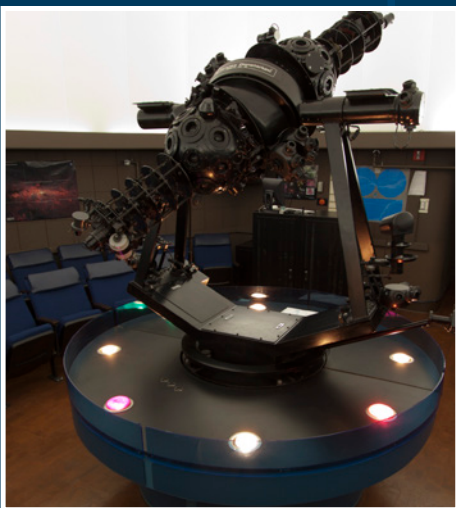

Major philanthropic investment is essential to modernize the Planetarium and secure its future. While UCLA is a public university, state support provides the barest foundation for UCLA's budget. This means that we rely on philanthropy to support our mission of teaching, research and service, and to keep us at the forefront of discovery. Make your mark through the following naming opportunities, which start at $10,000. Your generosity will help to inspire children, astronomy students, amateur stargazers and professional astronomers for generations to come.