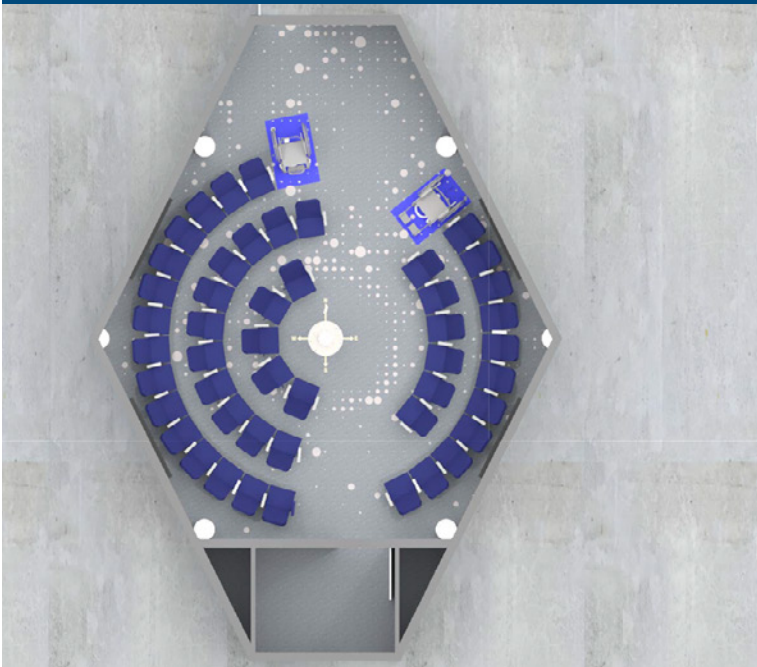

Upgraded Floor Plan