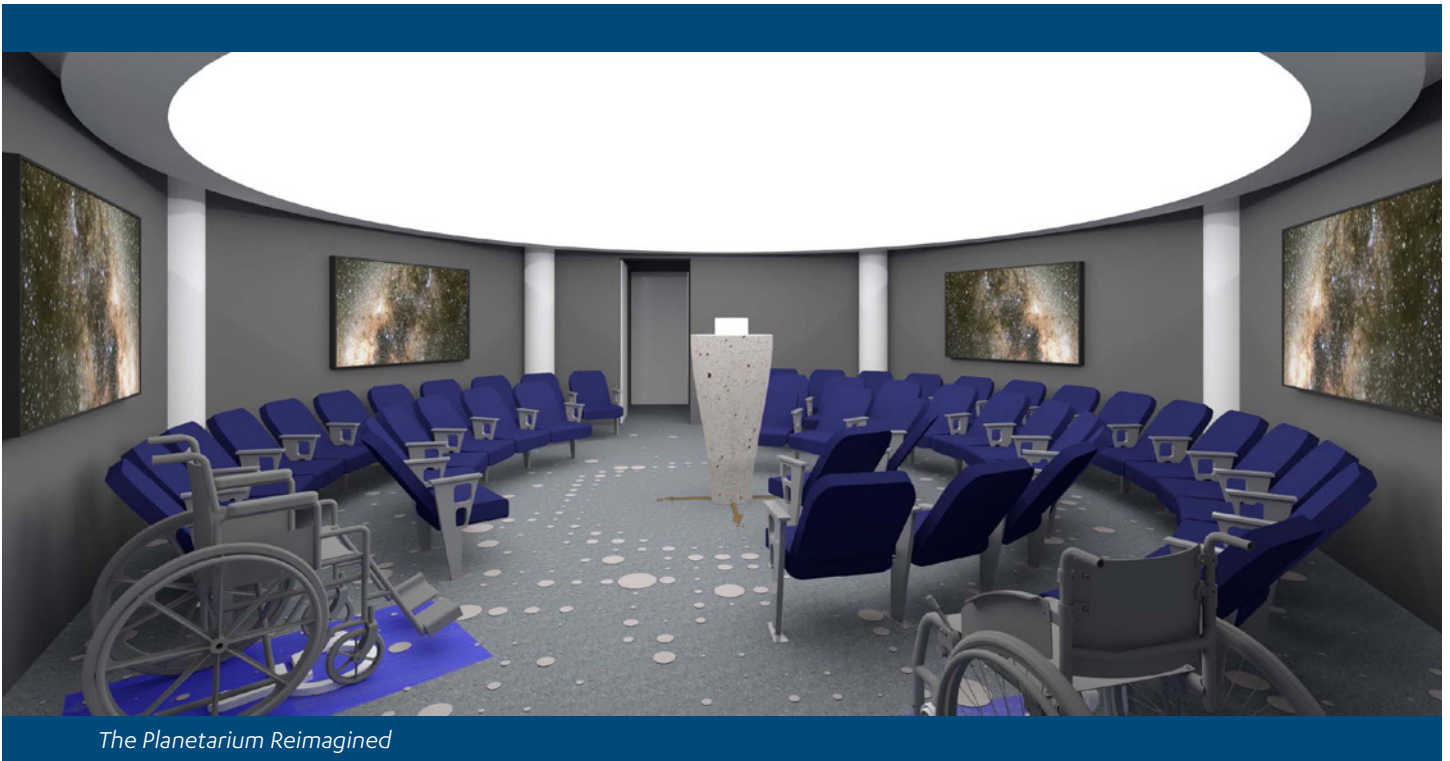

UCLA PLANETARIUM

TRANSFORMING A BELOVED CAMPUS LANDMARK

Located atop UCLA's Math Sciences Building, the UCLA Planetarium is a unique and intimate setting where UCLA astronomy students, the L.A. community, and K-12 students learn about the Universe at free shows presented primarily by astronomy graduate students. The star projector is at the heart of the Planetarium, recreating the night sky on the inside of the dome. Audiences enjoy stunning views of lunar craters and mare, cloud patterns on Jupiter, Saturn's rings, star systems, star clusters, nebulae, and galaxies – all from the heart of the UCLA campus!

NAMED STAR PROJECTOR - \$200,000

The Megastar is a state-of-the-art star projector offering high-quality night sky projection using modern LED bulbs, which keep the sky very dark and provide excellent resolution of individual stars. The current, outdated star projector uses bulbs that become very hot and cause failures due to high temperatures. Identified by astronomers as the best star projector for UCLA's Planetarium, the Megastar will transform the audience viewing experience, emit less heat and use less energy. Its smaller size will also allow for increased seating capacity. This gift covers the cost of the projector, shipping, installation and connection to the console. The donor's name will be placed prominently on or adjacent to the new projector.

EXTERIOR ROOFTOP BENCHES (6) - \$100,000 PER BENCH

Six rooftop benches adjacent to the Planetarium entrance will provide casual seating for the use of visitors and students before and after Planetarium shows, enhancing the overall experience. A gift to name one of the benches is a wonderful way to honor a loved one or family member, marked by a name plaque on the bench. Proceeds from bench sponsorships will go toward the Planetarium renovation project, with any remaining put into the endowment.